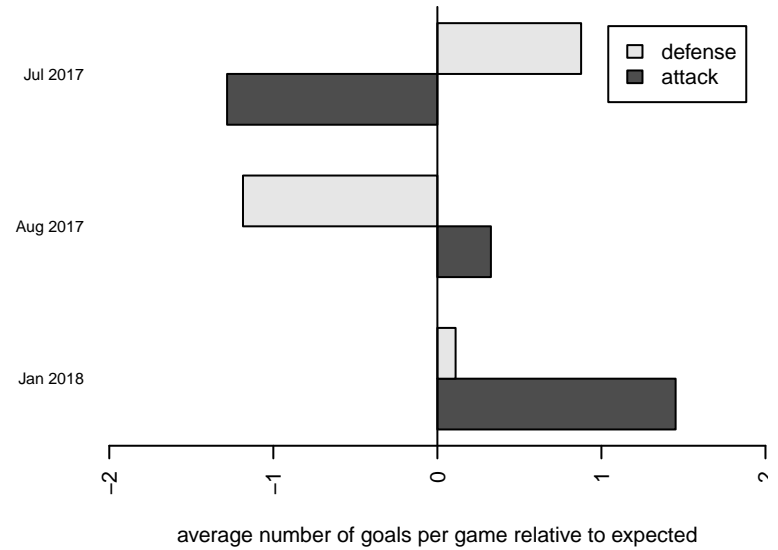

Venues played:
 2017 Sounders FC Cup GU15 Silver
 2017 Xtreme Cup GU15
 2017 NPSL Division 3 (03) U15

Blackhills FC Red G03
 Dots are actual minus expected GF (blue circles) and GA (red triangles).
 Blue line is smoothed change in attack strength. Red is smoothed change in defense strength.

**attack and defense variance (black dot)
relative to other teams
and top 10 in region**

**attack and defense rating
relative to others at age
and all opponents in last 13 months**

Performance relative to 13 month average

Performance relative to 13 month average

date	home		away		venue	pred.home	pred.away
2018-01-20	NW United Red G03	2	Blackhills FC Red G03	5	2017 NPSL Division 3 (03) U15	1.02	1.77
2018-01-13	Blackhills FC Red G03	1	Mukilteo Rush G03	1	2017 NPSL Division 3 (03) U15	0.81	1.72
2018-01-06	Blackhills FC Red G03	3	FWFC Select G03	1	2017 NPSL Division 3 (03) U15	2.07	1.59
2017-12-02	NSC Impact White G03	0	Blackhills FC Red G03	1	2017 NPSL Division 3 (03) U15	0.59	2.49
2017-08-20	Blackhills FC Red G03	3	IFC Select Red G03	0	2017 Xtreme Cup GU15	1.58	0.50
2017-08-19	Blackhills FC Red G03	1	Crossfire Select Oka G03	2	2017 Xtreme Cup GU15	1.04	1.31
2017-08-18	MVP Marauders White G03	5	Blackhills FC Red G03	2	2017 Xtreme Cup GU15	1.64	2.39
2017-07-23	ISC Gunners B G03	1	Blackhills FC Red G03	0	2017 Sounders FC Cup GU15 Silver	3.77	0.68
2017-07-22	West Narrows FC Blue G03	1	Blackhills FC Red G03	0	2017 Sounders FC Cup GU15 Silver	0.86	2.50
2017-07-21	Blackhills FC Red G03	0	SSC Shadow Elite Krum G03	1	2017 Sounders FC Cup GU15 Silver	0.67	1.00