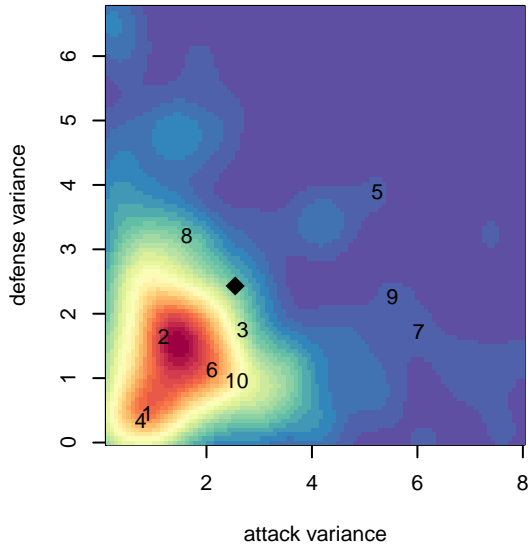

Blackhills FC Red G03

Blackhills FC
 Olympia, WA
 G03 total strength=1128
 attack=4.13 defense=2.35
 fall league = NPSL Div 3 (03) U15

alt names used:
 Blackhills FC G15 Red
 Blackhills G03 Red
 Blackhills FC G03 Red

Venues played:
 2017 Sounders FC Cup GU15 Silver
 2017 Xtreme Cup GU15
 2017 NPSL Division 3 (03) U15

Blackhills FC Red G03
 Dots are actual minus expected GF (blue circles) and GA (red triangles).
 Blue line is smoothed change in attack strength. Red is smoothed change in defense strength.

**attack and defense variance (black dot)
relative to other teams
and top 10 in region**

**attack and defense rating
relative to others at age
and all opponents in last 13 months**

Performance relative to 13 month average