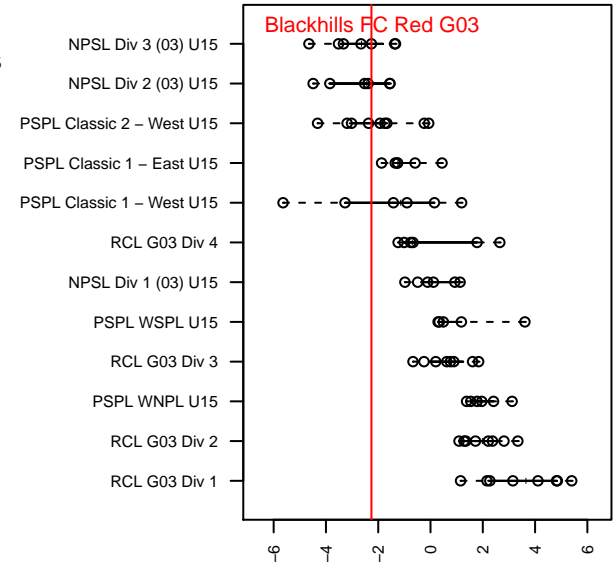

Blackhills FC Red G03

Blackhills FC
 Olympia, WA
 G03 total strength=1128
 attack=4.13 defense=2.35
 fall league = NPSL Div 3 (03) U15

alt names used:
 Blackhills FC G15 Red
 Blackhills G03 Red
 Blackhills FC G03 Red

Venues played:
 2017 Sounders FC Cup GU15 Silver
 2017 Xtreme Cup GU15
 2017 NPSL Division 3 (03) U15

Blackhills FC Red G03
 Dots are actual minus expected GF (blue circles) and GA (red triangles).
 Blue line is smoothed change in attack strength. Red is smoothed change in defense strength.

**attack and defense variance (black dot)
relative to other teams
and top 10 in region**

**attack and defense rating
relative to others at age
and all opponents in last 13 months**

Performance relative to 13 month average

Performance relative to 13 month average

date	home		away		venue	pred.home	pred.away
2018-01-20	NW United Red G03	2	Blackhills FC Red G03	5	2017 NPSL Division 3 (03) U15	1.02	1.77
2018-01-13	Blackhills FC Red G03	1	Mukilteo Rush G03	1	2017 NPSL Division 3 (03) U15	0.81	1.72
2018-01-06	Blackhills FC Red G03	3	FWFC Select G03	1	2017 NPSL Division 3 (03) U15	2.07	1.59
2017-12-02	NSC Impact White G03	0	Blackhills FC Red G03	1	2017 NPSL Division 3 (03) U15	0.59	2.49
2017-08-20	Blackhills FC Red G03	3	IFC Select Red G03	0	2017 Xtreme Cup GU15	1.58	0.50
2017-08-19	Blackhills FC Red G03	1	Crossfire Select Oka G03	2	2017 Xtreme Cup GU15	1.04	1.31
2017-08-18	MVP Marauders White G03	5	Blackhills FC Red G03	2	2017 Xtreme Cup GU15	1.64	2.39
2017-07-23	ISC Gunners B G03	1	Blackhills FC Red G03	0	2017 Sounders FC Cup GU15 Silver	3.77	0.68
2017-07-22	West Narrows FC Blue G03	1	Blackhills FC Red G03	0	2017 Sounders FC Cup GU15 Silver	0.86	2.50
2017-07-21	Blackhills FC Red G03	0	SSC Shadow Elite Krum G03	1	2017 Sounders FC Cup GU15 Silver	0.67	1.00