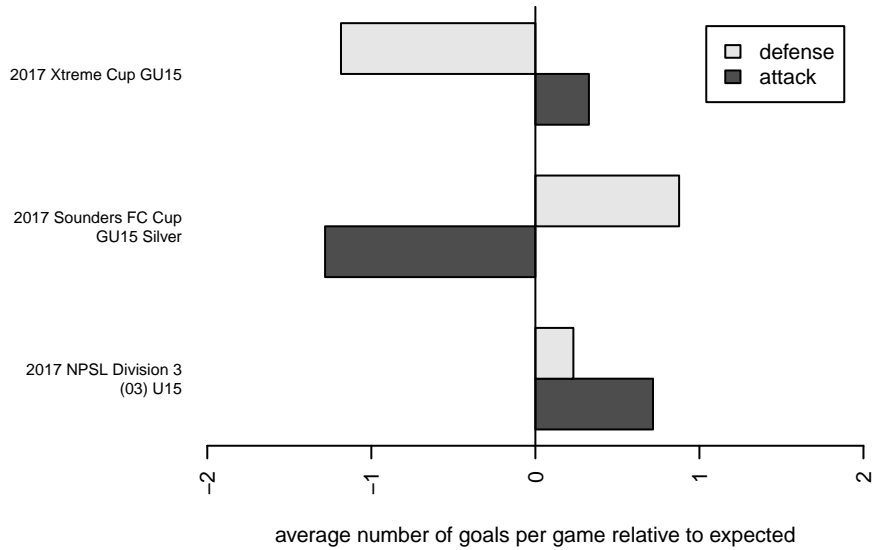

Blackhills FC Red G03

Blackhills FC
 Olympia, WA
 G03 total strength=1128
 attack=4.13 defense=2.35
 fall league = NPSL Div 3 (03) U15

alt names used:
 Blackhills FC G15 Red
 Blackhills G03 Red
 Blackhills FC G03 Red

Venues played:
 2017 Sounders FC Cup GU15 Silver
 2017 Xtreme Cup GU15
 2017 NPSL Division 3 (03) U15

Blackhills FC Red G03
 Dots are actual minus expected GF (blue circles) and GA (red triangles).
 Blue line is smoothed change in attack strength. Red is smoothed change in defense strength.

**attack and defense variance (black dot)
relative to other teams
and top 10 in region**

**attack and defense rating
relative to others at age
and all opponents in last 13 months**

Performance relative to 13 month average