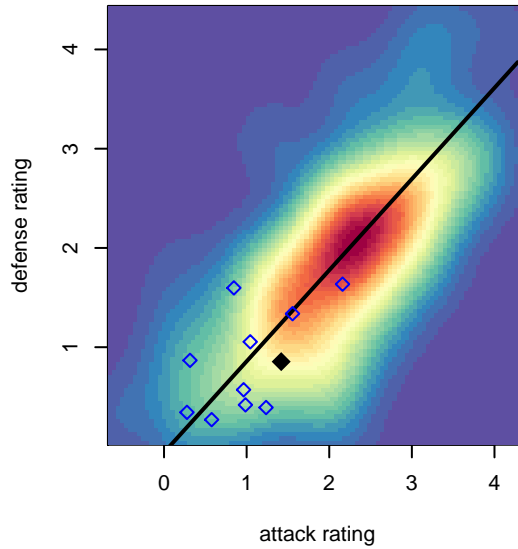

Blackhills FC Red G03

Blackhills FC
 Olympia, WA
 G03 total strength=1128
 attack=4.13 defense=2.35
 fall league = NPSL Div 3 (03) U15

alt names used:
 Blackhills FC G15 Red
 Blackhills G03 Red
 Blackhills FC G03 Red

Venues played:
 2017 Sounders FC Cup GU15 Silver
 2017 Xtreme Cup GU15
 2017 NPSL Division 3 (03) U15

Blackhills FC Red G03
 Dots are actual minus expected GF (blue circles) and GA (red triangles).
 Blue line is smoothed change in attack strength. Red is smoothed change in defense strength.

**attack and defense variance (black dot)
relative to other teams
and top 10 in region**

**attack and defense rating
relative to others at age
and all opponents in last 13 months**

Performance relative to 13 month average